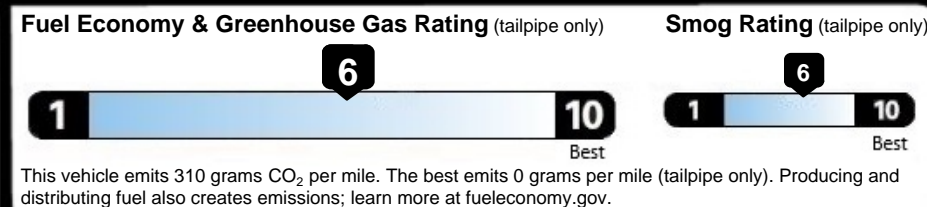

LIMITED WARRANTY/ROADSIDE ASSISTANCE

3 Years / 36,000 Miles Basic
5 Years / 60,000 Miles Powertrain
5 Years / Unlimited Mileage Rust Perforation
3 Years / 36,000 24/7 Roadside Assistance
See Owner Info Kit & Warranty for Details

OPTIONAL EQUIPMENT AND OTHER ITEMS

Manufacturer's Suggested Retail Price **$31,995.00**
Premium Paint: **$395.00**
River Rock Pearl
Full Tank of Gas **INCLD**
Option Package: 15 **$1,200.00**
Power Rear Gate w/ Hands-Free Foot Activation Sensor:
+ Trailer Hitch Accessory Requires Removal of Foot Sensor
Blind Spot Detection w/ Rear Cross-Traffic Alert
EyeSight Driver-Assist System w/ Automatic Emergency Steering
Ext and Int Auto Dim Mirrors **$791.00**
Auto-Dimming Exterior Mirror
Auto-Dimming Mirror with Compass and HomeLink

EPA DOT Fuel Economy and Environment

Gasoline Vehicle

Fuel Economy
29 MPG
Small SUVs range from 14 to 138 MPG.
The best vehicle rates 146 MPGe.
26 city
33 highway
3.4 gallons per 100 miles

You save $0
in fuel costs
over 5 years
compared to the
average new vehicle.

Annual fuel cost
$1,700

Actual results will vary for many reasons, including driving conditions and how you drive and maintain your vehicle. The average new vehicle gets 29 MPG and costs $8,500 to fuel over 5 years. Cost estimates are based on 15,000 miles per year at $3.30 per gallon. MPGe is miles per gallon equivalent. Vehicle emissions are a significant cause of climate change and smog.

fueleconomy.gov

Calculate personalized estimates and compare vehicles

PARTS CONTENT INFORMATION
FOR VEHICLES IN THIS CARLINE:
U.S./CANADIAN PARTS CONTENT: 50%
MAJOR SOURCES OF FOREIGN PARTS CONTENT: JAPAN: 30%

FOR THIS VEHICLE:
FINAL ASSEMBLY POINT: Lafayette, IN
COUNTRY OF ORIGIN: JAPAN
ENGINE: JAPAN
TRANSMISSION: JAPAN

Note: Parts content does not include final assembly, distribution, or other non-parts costs.

Privacy Notice
www.subaru.com/company/privacy.html

Destination and Delivery **$1,450.00**
Total Suggested Retail Price **$35,831.00**

THIS LABEL HAS BEEN APPLIED PURSUANT TO FEDERAL LAW, DO NOT REMOVE OR ALTER PRIOR TO THE DELIVERY TO THE ULTIMATE PURCHASER.